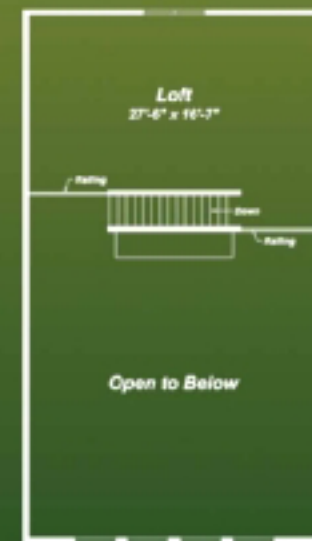

# The Fox Chase

7,158  
Square Feet

First Floor Plan

Second Floor Plan

Lower Level Floor Plan