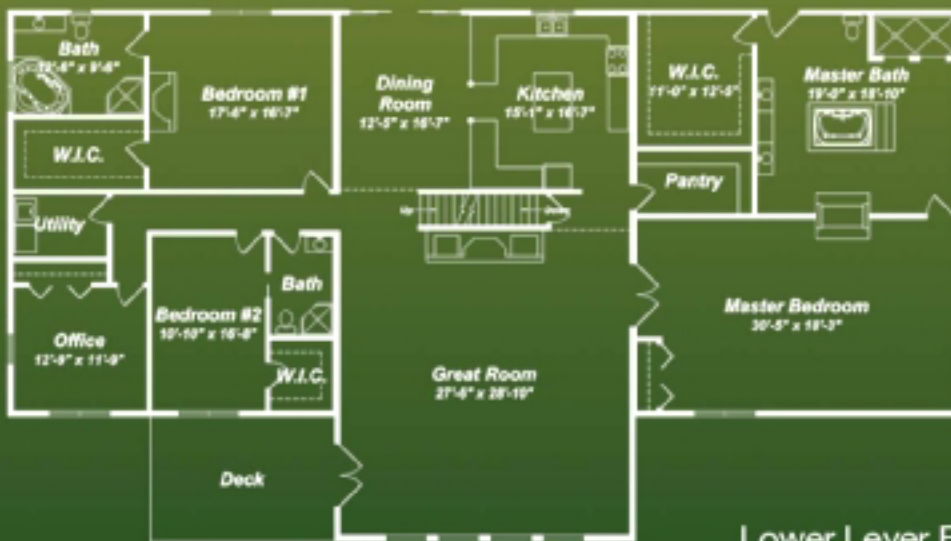

# The Fox Chase

7,158  
Square Feet

First Floor Plan

Second Floor Plan

Lower Level Floor Plan