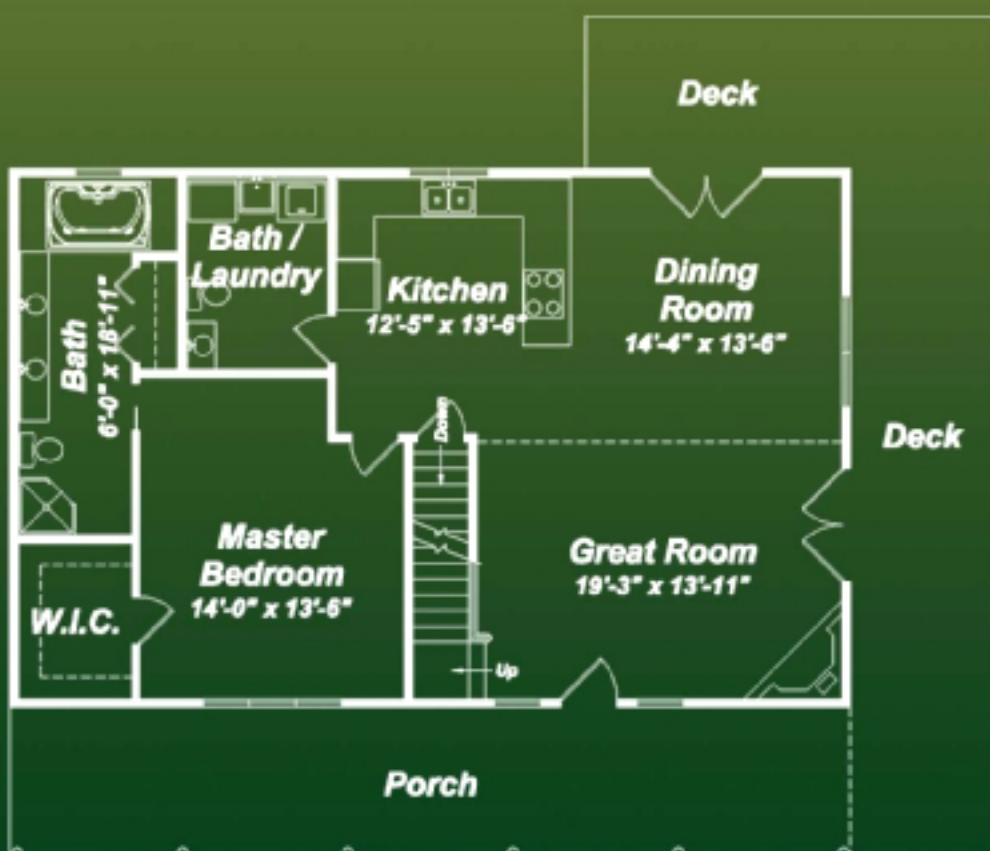

The Punxsutawney

2,184
Square Feet

First Floor Plan

Second Floor Plan